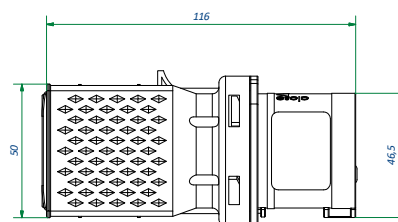

DIAMOND SERIES

VB-76100

VB-76200

VB-76300

VB-76400

DISPONIBILE NELLE VERSIONI INTERNAZIONALI - AVAILABLE IN THE INTERNATIONAL VERSIONS