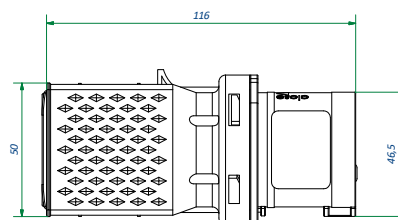

DIAMOND SERIES

ADATTATORI INDUSTRIALI

INDUSTRIAL ADAPTERS

SERIE DIAMANTE

Codice Code	Spina Plug	Presa Socket	Grado IP Protection degree	Imballo Packaging
VB-77000	Ind 2P+E 16A 230V	2x ITA 10/16A	20	10

DIAMOND SERIES